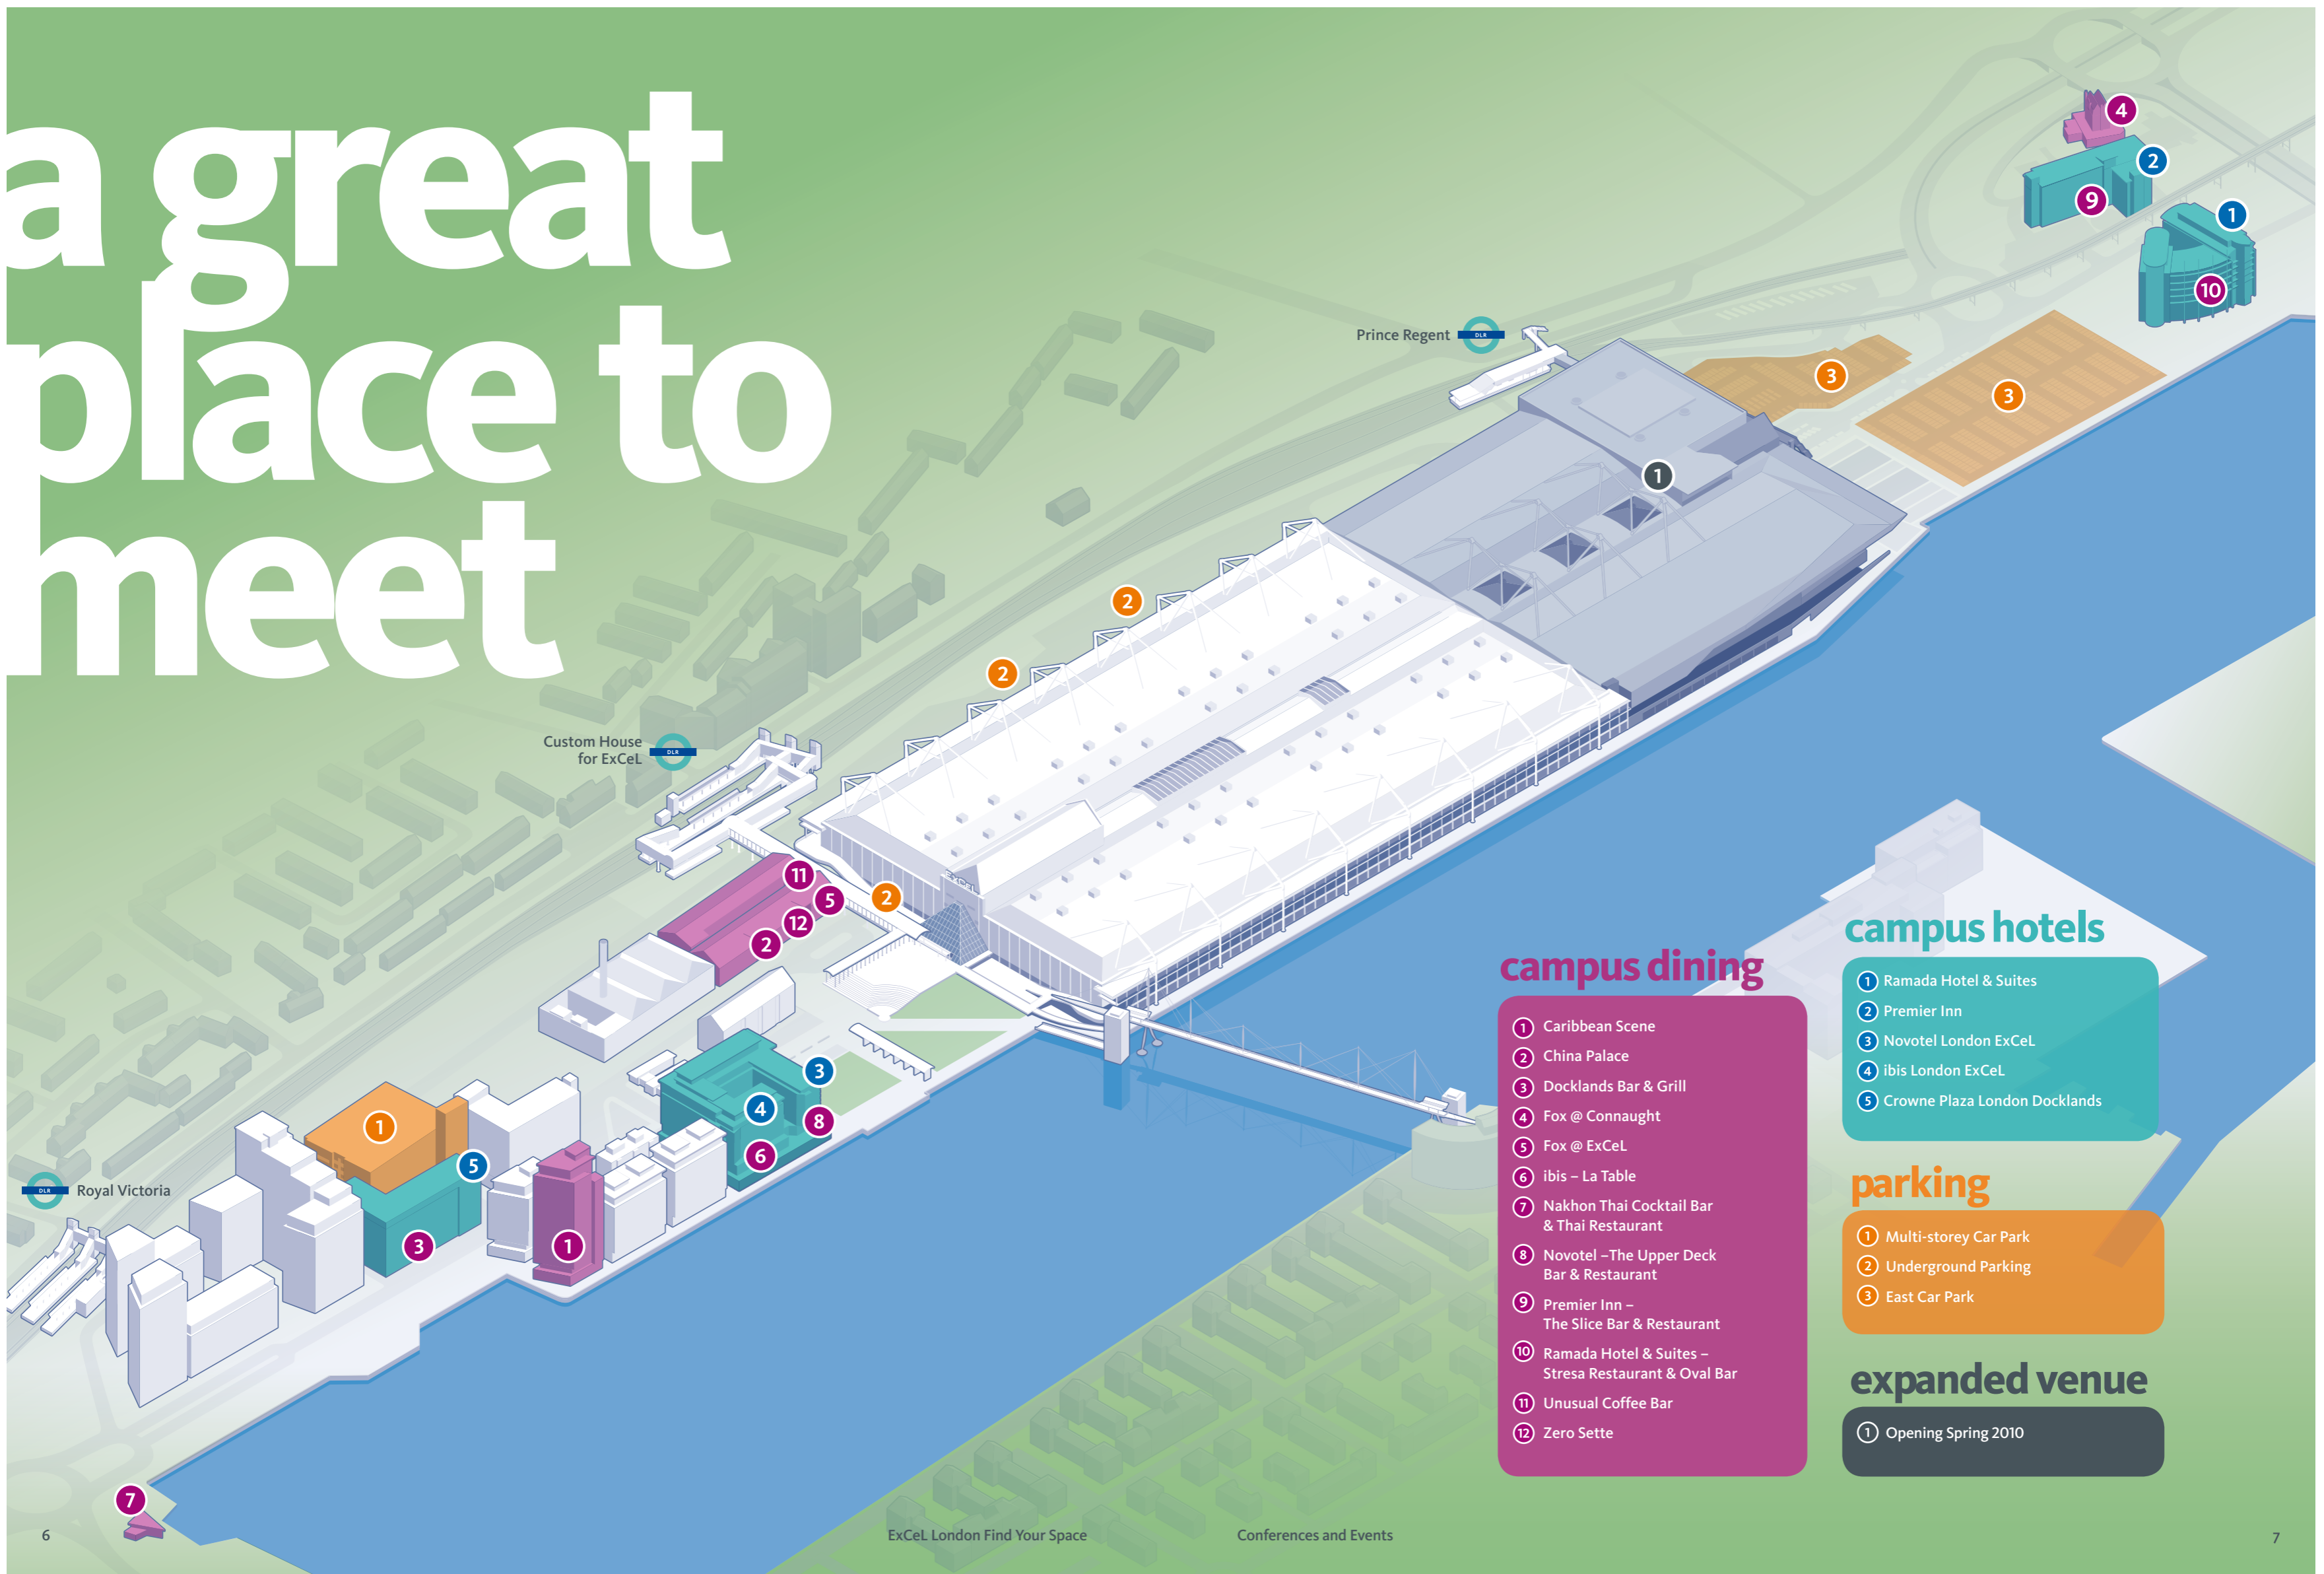

a great place to meet

Royal Victoria

Custom House for ExCeL

Prince Regent

campus dining

- ① Caribbean Scene
- ② China Palace
- ③ Docklands Bar & Grill
- ④ Fox @ Connaught
- ⑤ Fox @ ExCeL
- ⑥ ibis - La Table
- ⑦ Nakhon Thai Cocktail Bar & Thai Restaurant
- ⑧ Novotel -The Upper Deck Bar & Restaurant
- ⑨ Premier Inn - The Slice Bar & Restaurant
- ⑩ Ramada Hotel & Suites - Stresa Restaurant & Oval Bar
- ⑪ Unusual Coffee Bar
- ⑫ Zero Sette

campus hotels

- ① Ramada Hotel & Suites
- ② Premier Inn
- ③ Novotel London ExCeL
- ④ ibis London ExCeL
- ⑤ Crowne Plaza London Docklands

parking

- ① Multi-storey Car Park
- ② Underground Parking
- ③ East Car Park

expanded venue

- ① Opening Spring 2010